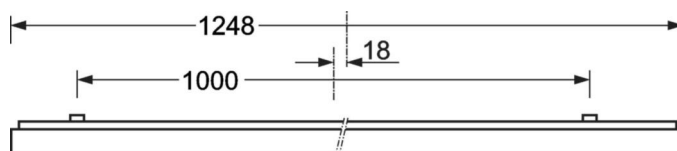

Surface-mounted luminaire - Micro-prismatic diffuser - direct distribution

Steel sheet enclosure, powder-coated rectangular cross-section, integrated Quicklock quick-mount bracket system with catch hook and safety rope for simple and quick mounting; Housing colour silver grey/white aluminium RAL 9006; Homogeneous direct light distribution for VDU-compatibility in accordance with DIN-EN 12464-1; glare reduction through microprism diffuser with special "multilayer" technology and optimised light deflecting foil; Easy installation of the connection, directly on the top of the luminaire with a terminal cover cap. Electrical connection via 5-pole connection terminal with plug-in contacts.. If required, an AVA-MH universal mounting aid is available as an accessory. Surface-mounted luminaire for ceiling installation;

## MECHANICS

Housing colour	silver grey/white aluminium RAL 9006
Dimensions (LxWxDxH)	1248mm x 239mm x 62mm
Weight (net)	5.1kg
Cable entry KE (X/Y)	0mm/0mm
Type of installation	Ceiling-mounted single installation, Ceiling-mounted trunking installation

## Dimensions

---

L	1248 mm	Length
B	239 mm	Width
H	62 mm	Height
A1	1000 mm	Mounting distance single mounting
A3	248 mm	Mounting distance between luminaires in a light run arrangement
A4	125 mm	Mounting distance (width)
X	0 mm	Distance cable infeed to the center of the luminaire on the X-axis
Y	0 mm	Distance cable infeed to the center of the luminaire on the Y-axis