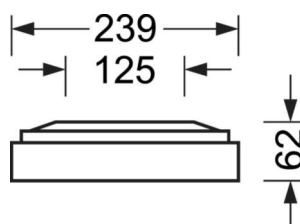

## MECHANICS

Housing colour	silver grey/white aluminium RAL 9006
Dimensions (LxWxDxH)	1248mm x 239mm x 62mm
Weight (net)	5.1kg
Cable entry KE (X/Y)	0mm/0mm
Type of installation	Ceiling-mounted single installation, Ceiling-mounted trunking installation

## Dimensions

---

L	1248 mm	Length
B	239 mm	Width
H	62 mm	Height
A1	1000 mm	Mounting distance single mounting
A3	248 mm	Mounting distance between luminaires in a light run arrangement
A4	125 mm	Mounting distance (width)
X	0 mm	Distance cable infeed to the center of the luminaire on the X-axis
Y	0 mm	Distance cable infeed to the center of the luminaire on the Y-axis