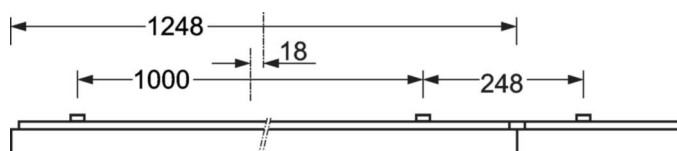

## MECHANICS

Housing colour	silver grey/white aluminium RAL 9006
Dimensions (LxWxDxH)	1248mm x 239mm x 62mm
Weight (net)	5.1kg
Cable entry KE (X/Y)	0mm/0mm
Type of installation	Ceiling-mounted single installation, Ceiling-mounted trunking installation

## Dimensions

---

L	1248 mm	Length
B	239 mm	Width
H	62 mm	Height
A1	1000 mm	Mounting distance single mounting
A3	248 mm	Mounting distance between luminaires in a light run arrangement
A4	125 mm	Mounting distance (width)
X	0 mm	Distance cable infeed to the center of the luminaire on the X-axis
Y	0 mm	Distance cable infeed to the center of the luminaire on the Y-axis