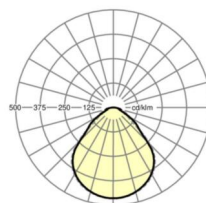

CHARACTERISTICS

Order number	65713056175
EAN number	4020863478958
Commodity code	94051190
Certification mark	IP 20, Protection class I, VDU 65° < 3000, F, Indoor, CE
Impact resistance (IK rating)	IK03
Ambient temperatur	ta 25°C
Special properties	Ready for IoT
Warranty period	5 years
State funding programs	BEG - Federal funding for efficient buildings (valid only for Germany)

ELECTRICAL ENGINEERING

Controller	Electronic driver DALI (1 pcs.)
Light Control	netlife flex55
System output	25W
Mains voltage	230V/50Hz
Circuit breakers (inrush current)	13 pieces/B10, 24 pieces/B16, 25 pieces/C10, 40 pieces/C16
Energy efficiency class/light source	C

LIGHTING TECHNOLOGY

Placement	LED, Colour rendering/Light colour CRI ≥ 80 / 3000K
Colour tolerance (MacAdam)	3SDCM
Photobiological safety (Luminaire)	RG0
Nominal luminous flux	3194lm
LED service life	100000h L80/B10 (Tq 25°C), 50000h L90/B50 (Tq 25°C)
Luminaire luminous efficiency	128lm/W
UGR lat./long.	18.4 / 18.7

MECHANICS

Housing colour	silver grey/white aluminium RAL 9006
Dimensions (LxWxDxH)	1248mm x 239mm x 62mm
Weight (net)	5.1kg
Cable entry KE (X/Y)	0mm/0mm
Type of installation	Ceiling-mounted single installation, Ceiling-mounted trunking installation

DEEP-LINK

<https://www.regiolum.de/en/article/65713056175>